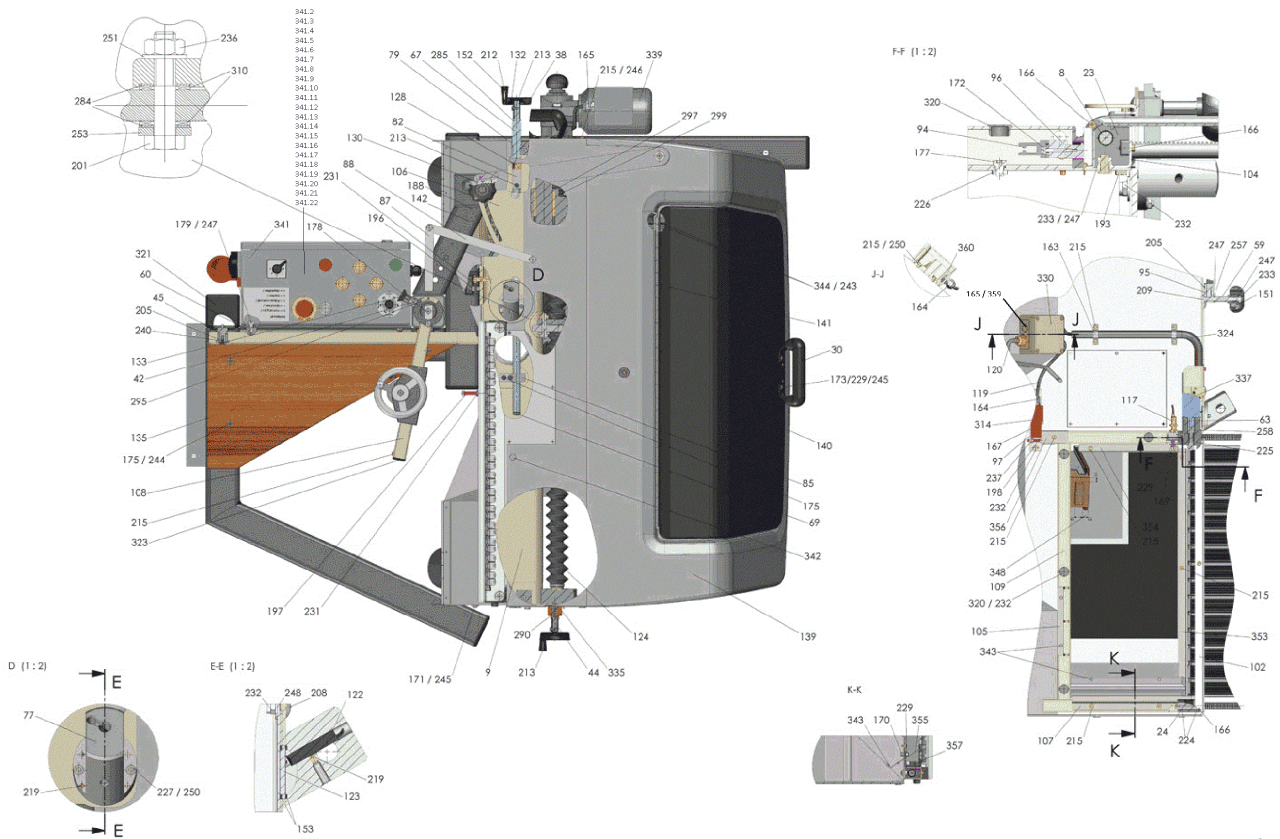

Ref. No. 991201

Tenoner ZAF 250 Vario

991201-2b

991201-3b

991201-4a

991201-5a

991201-6a

pos. no.	spare part number	GTIN	name of spare part	count	price key
1	202105	4032689033020	Cutter head cpl. with reversible knives	1	63
1.1	201896	4032689032900	Cutter head	1	53
1.2	201898	4032689033068	Milling ring	1	55
1.2.2	055237	4032689120584	Cylinder-head screw M 10 x 45 - 12.9	1	2
1.2.3	052007	4032689039794	Threaded pin M 10 x 20 - 45 H	1	3
1.2.4	061063	4032689078779	Washer	1	1
1.4	201927	4032689107226	Reversible knives 14 x 14 x 2 mm (9/16 x 9/16 x 1/16 in.)	18	99
1.5	201930	4032689107233	Chamfer knives	4	99
1.7	201899	4032689088167	Flat-head screw	22	1
2	200313	4032689030944	Flange rear	1	29
2.2	058126	4032689120737	cylindrical pin 6 m6 x 14 DIN 6325	2	1
3	082122	4032689095424	Stator	1	58
4	007283	4032689074399	Rotor	1	47
6	205025	4032689178554	Support table	1	64
6.1	201901	4032689006772	Double stop support	1	36