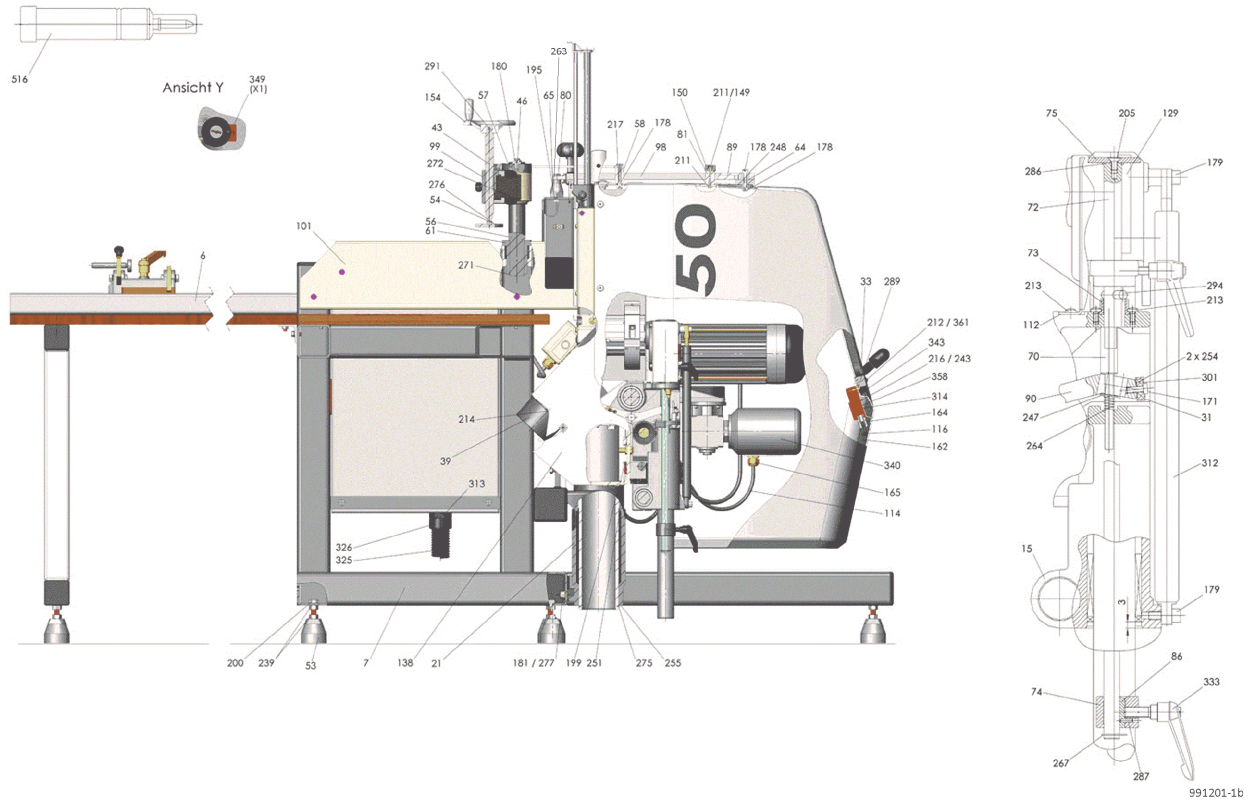

Ref. No. 991201

Tenoner ZAF 250 Vario

991201-2b

991201-3b

991201-4a

991201-5a

991201-6a

pos. no.	spare part number	GTIN	name of spare part	count	price key
1	202105	4032689033020	Cutter head cpl. with reversible knives	1	63
1.1	201896	4032689032900	Cutter head	1	53
1.2	201898	4032689033068	Milling ring	1	55
1.2.2	055237	4032689120584	Cylinder-head screw M 10 x 45 - 12.9	1	2
1.2.3	052007	4032689039794	Threaded pin M 10 x 20 - 45 H	1	3
1.2.4	061063	4032689078779	Washer	1	1
1.4	201927	4032689107226	Reversible knives 14 x 14 x 2 mm (9/16 x 9/16 x 1/16 in.)	18	99
1.5	201930	4032689107233	Chamfer knives	4	99
1.7	201899	4032689088167	Flat-head screw	22	1
2	200313	4032689030944	Flange rear	1	29
2.2	058126	4032689120737	cylindrical pin 6 m6 x 14 DIN 6325	2	1
3	082122	4032689095424	Stator	1	58
4	007283	4032689074399	Rotor	1	47
6	205025	4032689178554	Support table	1	64
6.1	201901	4032689006772	Double stop support	1	36