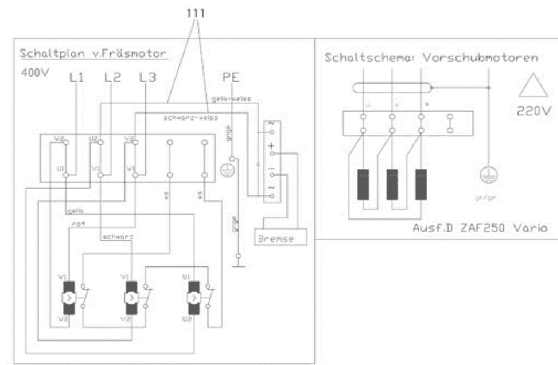

Ref. No. 991201

Tenoner ZAF 250 Vario

991201-2b

991201-3b

991201-4a

991201-5a

991201-6a

pos. no.	spare part number	GTIN	name of spare part	count	price key
1	202105	4032689033020	Cutter head cpl. with reversible knives	1	63
1.1	201896	4032689032900	Cutter head	1	53
1.2	201898	4032689033068	Milling ring	1	55
1.2.2	055237	4032689120584	Cylinder-head screw M 10 x 45 - 12.9	1	2
1.2.3	052007	4032689039794	Threaded pin M 10 x 20 - 45 H	1	3
1.2.4	061063	4032689078779	Washer	1	1
1.4	201927	4032689107226	Reversible knives 14 x 14 x 2 mm (9/16 x 9/16 x 1/16 in.)	18	99
1.5	201930	4032689107233	Chamfer knives	4	99
1.7	201899	4032689088167	Flat-head screw	22	1
2	200313	4032689030944	Flange rear	1	29
2.2	058126	4032689120737	cylindrical pin 6 m6 x 14 DIN 6325	2	1
3	082122	4032689095424	Stator	1	58
4	007283	4032689074399	Rotor	1	47
6	205025	4032689178554	Support table	1	64
6.1	201901	4032689006772	Double stop support	1	36