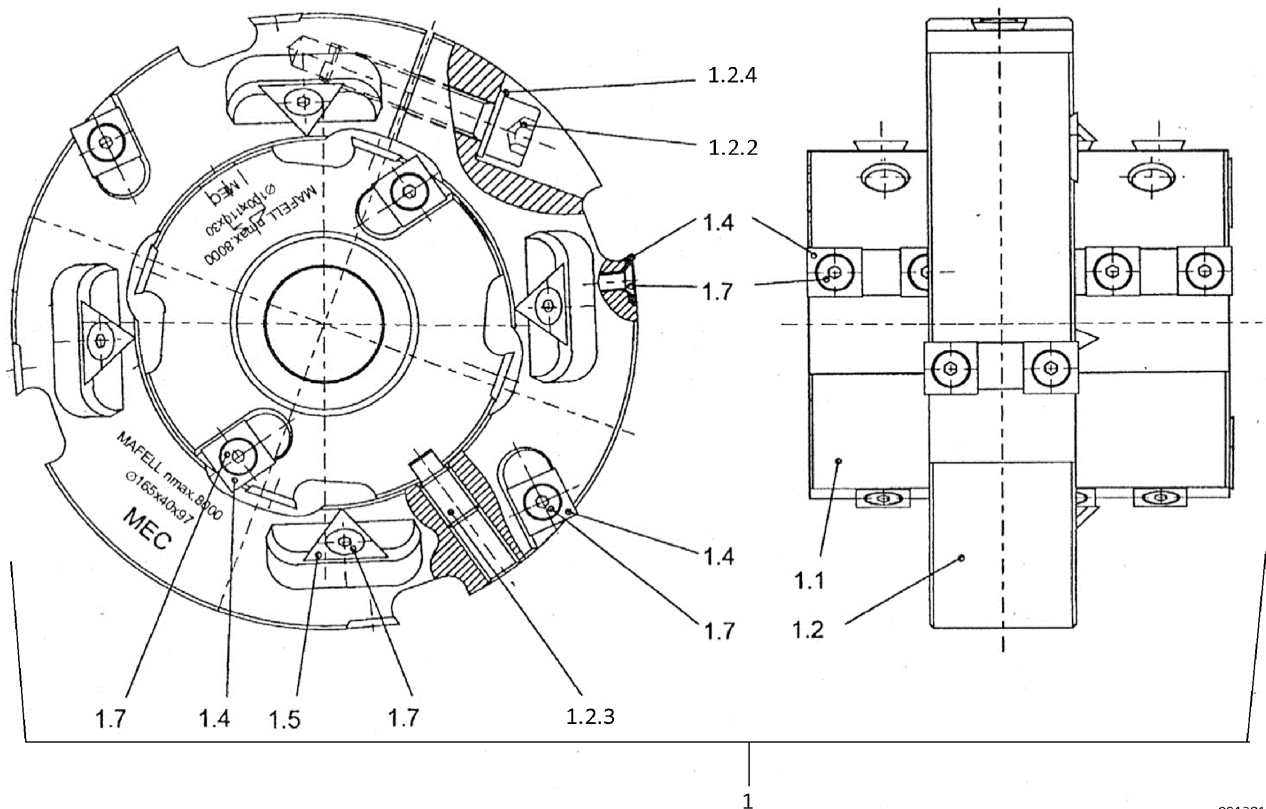

991201-6a

pos. no.	spare part number	GTIN	name of spare part	count	price key
1	202105	4032689033020	Cutter head cpl. with reversible knives	1	63
1.1	201896	4032689032900	Cutter head	1	53
1.2	201898	4032689033068	Milling ring	1	55
1.2.2	055237	4032689120584	Cylinder-head screw M 10 x 45 - 12.9	1	2
1.2.3	052007	4032689039794	Threaded pin M 10 x 20 - 45 H	1	3
1.2.4	061063	4032689078779	Washer	1	1
1.4	201927	4032689107226	Reversible knives 14 x 14 x 2 mm (9/16 x 9/16 x 1/16 in.)	18	99
1.5	201930	4032689107233	Chamfer knives	4	99
1.7	201899	4032689088167	Flat-head screw	22	1
2	200313	4032689030944	Flange rear	1	29
2.2	058126	4032689120737	cylindrical pin 6 m6 x 14 DIN 6325	2	1
3	082122	4032689095424	Stator	1	58
4	007283	4032689074399	Rotor	1	47
6	205025	4032689178554	Support table	1	64
6.1	201901	4032689006772	Double stop support	1	36