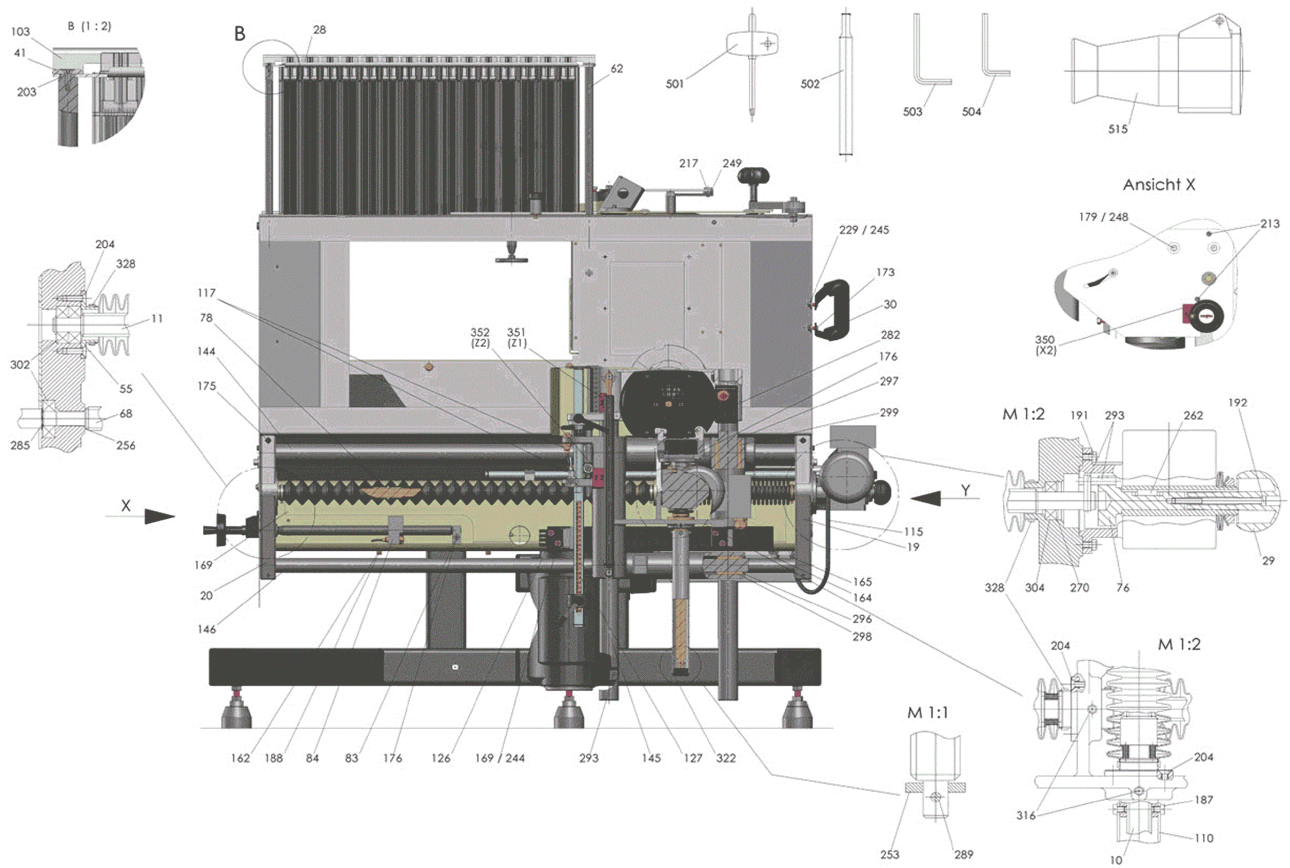

Ref. No. 991201

Tenoner ZAF 250 Vario

991201-2b

991201-3b

991201-4a

991201-5a

991201-6a

pos. no.	spare part number	GTIN	name of spare part	count	price key
1	202105	4032689033020	Cutter head cpl. with reversible knives	1	63
1.1	201896	4032689032900	Cutter head	1	53
1.2	201898	4032689033068	Milling ring	1	55
1.2.2	055237	4032689120584	Cylinder-head screw M 10 x 45 - 12.9	1	2
1.2.3	052007	4032689039794	Threaded pin M 10 x 20 - 45 H	1	3
1.2.4	061063	4032689078779	Washer	1	1
1.4	201927	4032689107226	Reversible knives 14 x 14 x 2 mm (9/16 x 9/16 x 1/16 in.)	18	99
1.5	201930	4032689107233	Chamfer knives	4	99
1.7	201899	4032689088167	Flat-head screw	22	1
2	200313	4032689030944	Flange rear	1	29
2.2	058126	4032689120737	cylindrical pin 6 m6 x 14 DIN 6325	2	1
3	082122	4032689095424	Stator	1	58
4	007283	4032689074399	Rotor	1	47
6	205025	4032689178554	Support table	1	64
6.1	201901	4032689006772	Double stop support	1	36