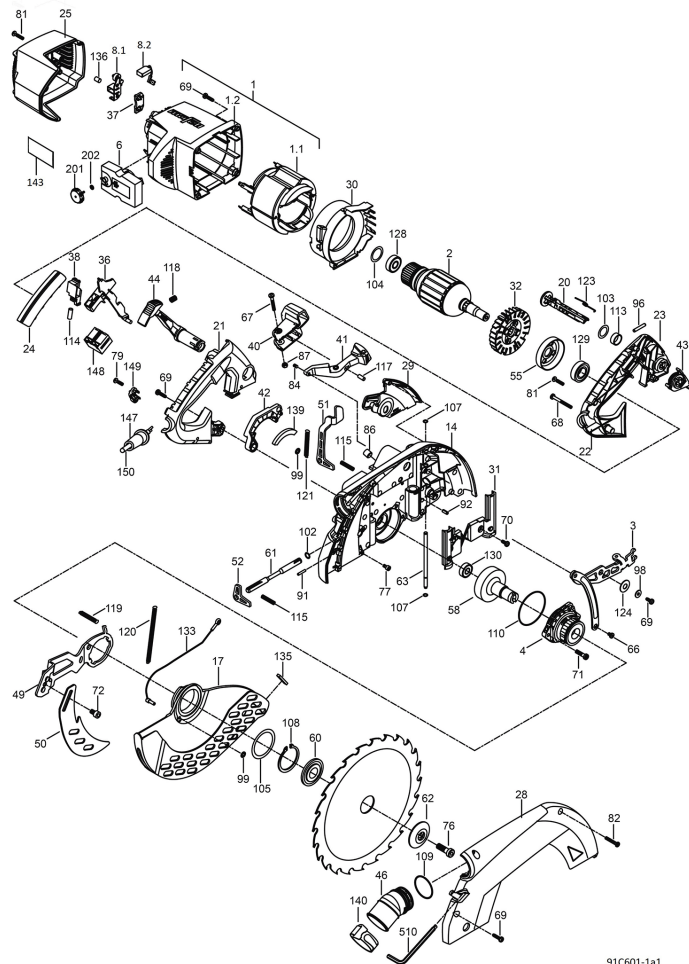

Ref. No. 91C601

Portable Circular Saw K 85 Ec

91C601-1a1