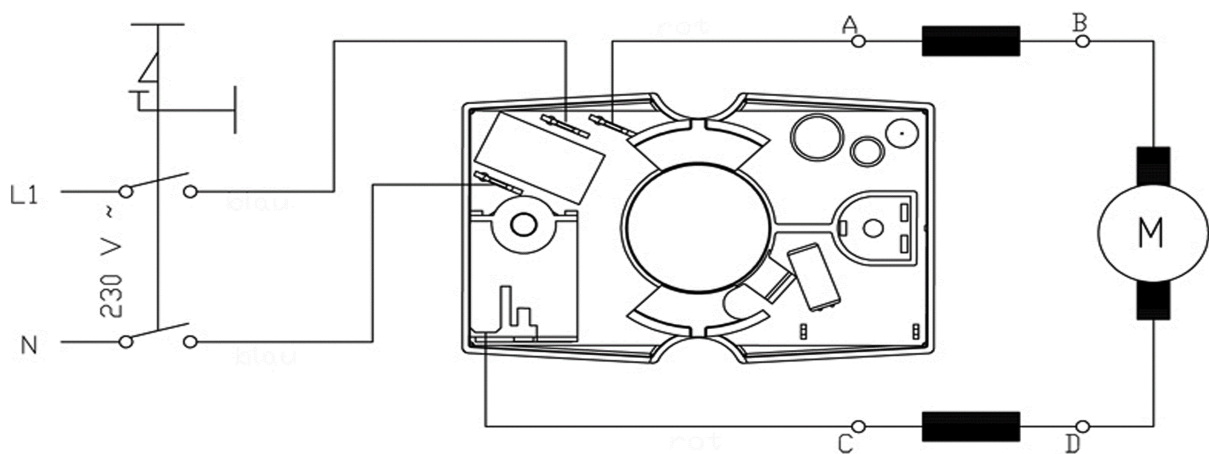

91C601-2a1