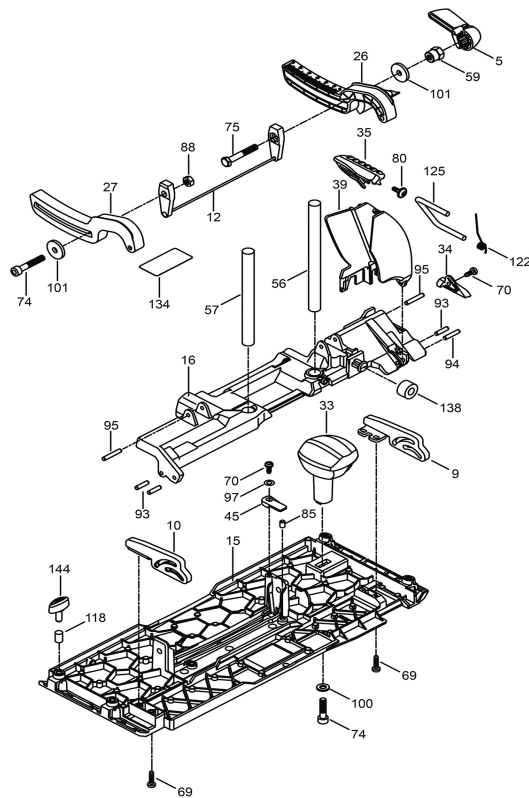

91C601-2a1

91C601-3a1