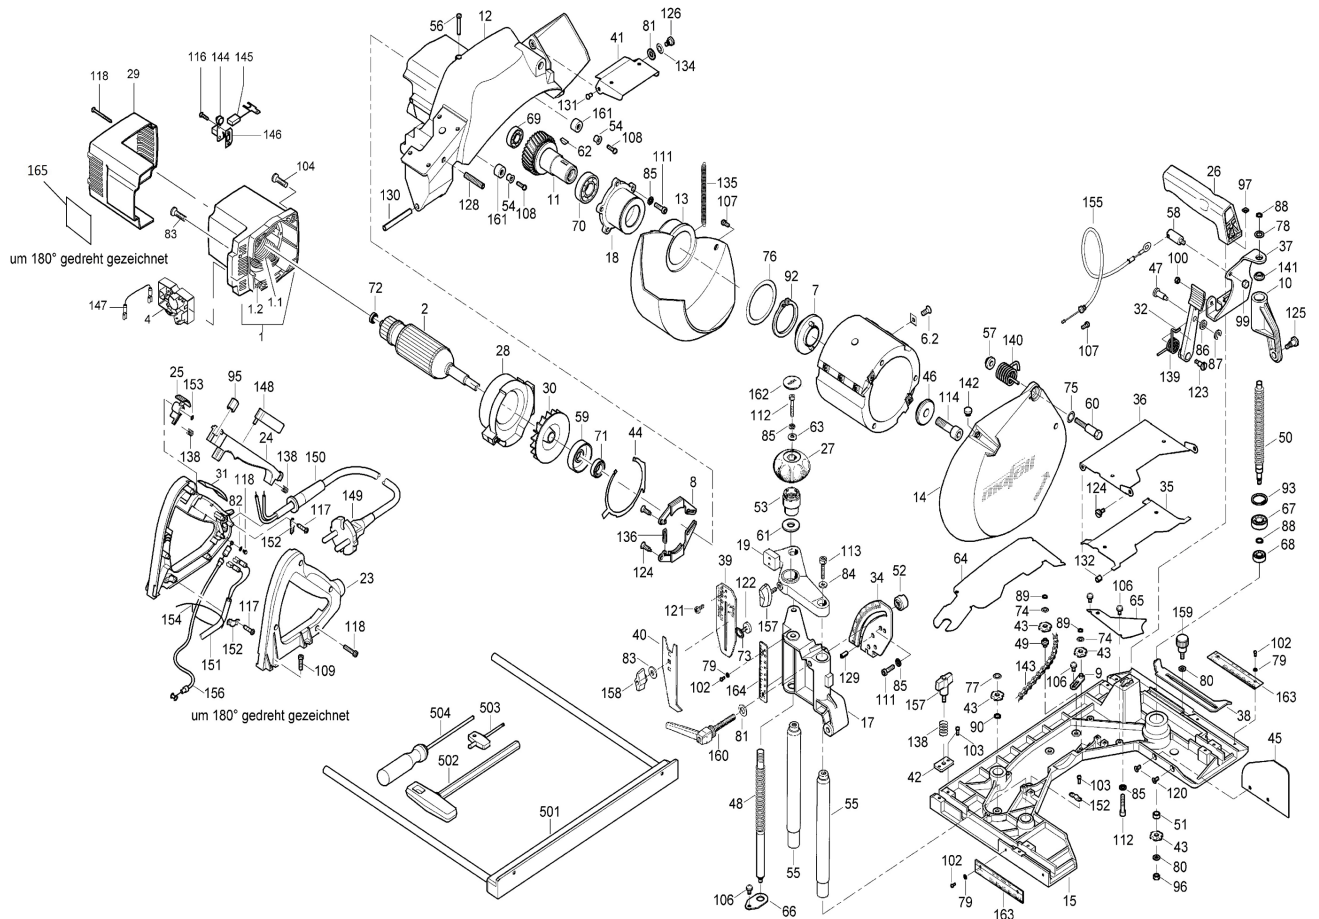

Ref. No. 925001

**Carpenter's Skew Notch, Lap-Joint and Tenon Cutting Machine ZK 115 Ec**

925001-1b

925001-2a

pos. no.	spare part number	GTIN	name of spare part	count	price key
1	084586	4032689160344	Motor casing with inductor	1	41
1.1	084615	4032689160290	Inductor 230 V	1	38
1.2	203849	4032689160368	Motor casing, empty	1	26
2	088201	4032689163642	Armature, balanced	1	44
4	077163	4032689164380	Control module 230 V 50 Hz	1	30
6.2	201899	4032689088167	Flat-head screw	13	1
7	036918	4032689030999	Flange, rear, cpl. Flange, rear, cpl.	1	30
8	201122	4032689015910	Brake lever, cpl. Brake lever, cpl.	2	15
9	203676	4032689144122	Clamping metal sheet	1	11
10	203674	4032689144108	Setting ring Setting ring	1	32
11	203788	4032689144689	Gear shaft, cpl. Gear shaft, cpl.	1	42
12	203666	4032689144023	Gear casing	1	54
13	203662	4032689143989	Protective cover retractable	1	37
14	203664	4032689144009	Front guard Front guard	1	33
15	203655	4032689143927	Base plate	1	54