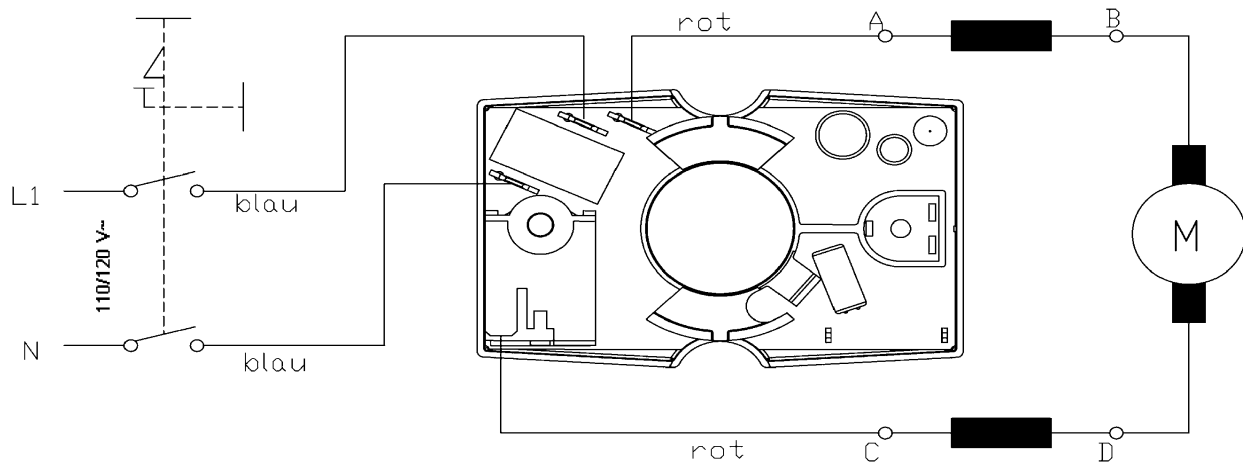

Ref. No. 925001

**Carpenter's Skew Notch, Lap-Joint and Tenon Cutting Machine ZK 115 Ec**

925001-1b

925001-2a

pos. no.	spare part number	GTIN	name of spare part	count	price key
1	084586	4032689160344	Motor casing with inductor	1	41
1.1	084615	4032689160290	Inductor 230 V	1	38
1.2	203849	4032689160368	Motor casing, empty	1	26
2	088201	4032689163642	Armature, balanced	1	44
4	077163	4032689164380	Control module 230 V 50 Hz	1	30
6.2	201899	4032689088167	Flat-head screw	13	1
7	036918	4032689030999	Flange, rear, cpl. Flange, rear, cpl.	1	30
8	201122	4032689015910	Brake lever, cpl. Brake lever, cpl.	2	15
9	203676	4032689144122	Clamping metal sheet	1	11
10	203674	4032689144108	Setting ring Setting ring	1	32
11	203788	4032689144689	Gear shaft, cpl. Gear shaft, cpl.	1	42
12	203666	4032689144023	Gear casing	1	54
13	203662	4032689143989	Protective cover retractable	1	37
14	203664	4032689144009	Front guard Front guard	1	33
15	203655	4032689143927	Base plate	1	54