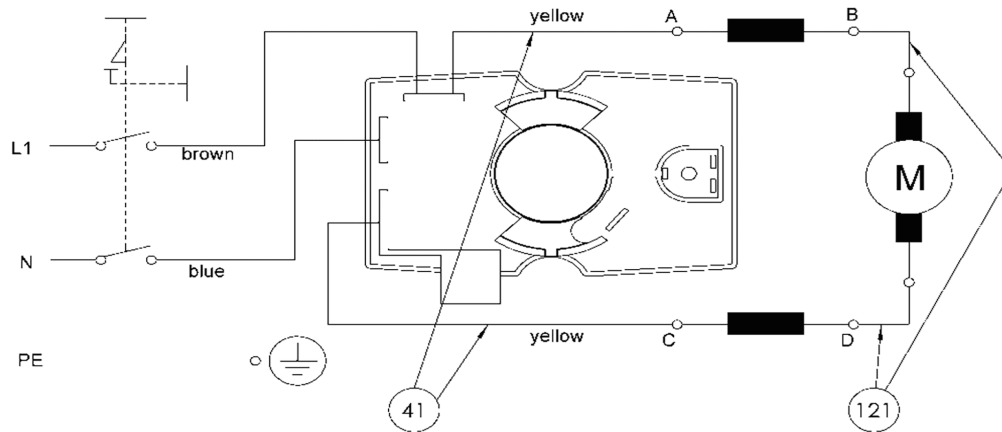

Ref. No. 925101

Carpentry Planing Machine ZH 245 Ec

924401-1e

pos. no.	spare part number	GTIN	name of spare part	count	price key
1	084606	4032689163604	Motor casing with inductor 230 V	1	41
1.1	084592	4032689160276	Inductor 230 V	1	38
1.2	204443	4032689160566	Motor casing	1	26
2	088203	4032689163666	Armature, balanced	1	46
3	203311	4032689133164	Main body with front base plate, assembled Main body with front base plate, assembled	1	64
3.10	036853	4032689004884	Shoulder screw	4	7
3.11	036854	4032689035567	Guide rail Guide rail	2	13
3.12	036861	4032689074047	Jacket Jacket	1	11
3.13	077651	4032689050447	Adhesive label Adhesive label	1	4
3.14	005677	4032689114651	Hexagon-head screw	2	1
3.15	055115	4032689058122	Oval-head screw Oval-head screw	5	1
3.16	038970	4032689044668	Handle	1	7
3.17	058125	4032689120959	cylindrical pin 5 m6 x 20 DIN 6325	1	2
3.18	066027	4032689098838	Cup spring	4	1
3.19	061172	4032689125701	Washer	1	1