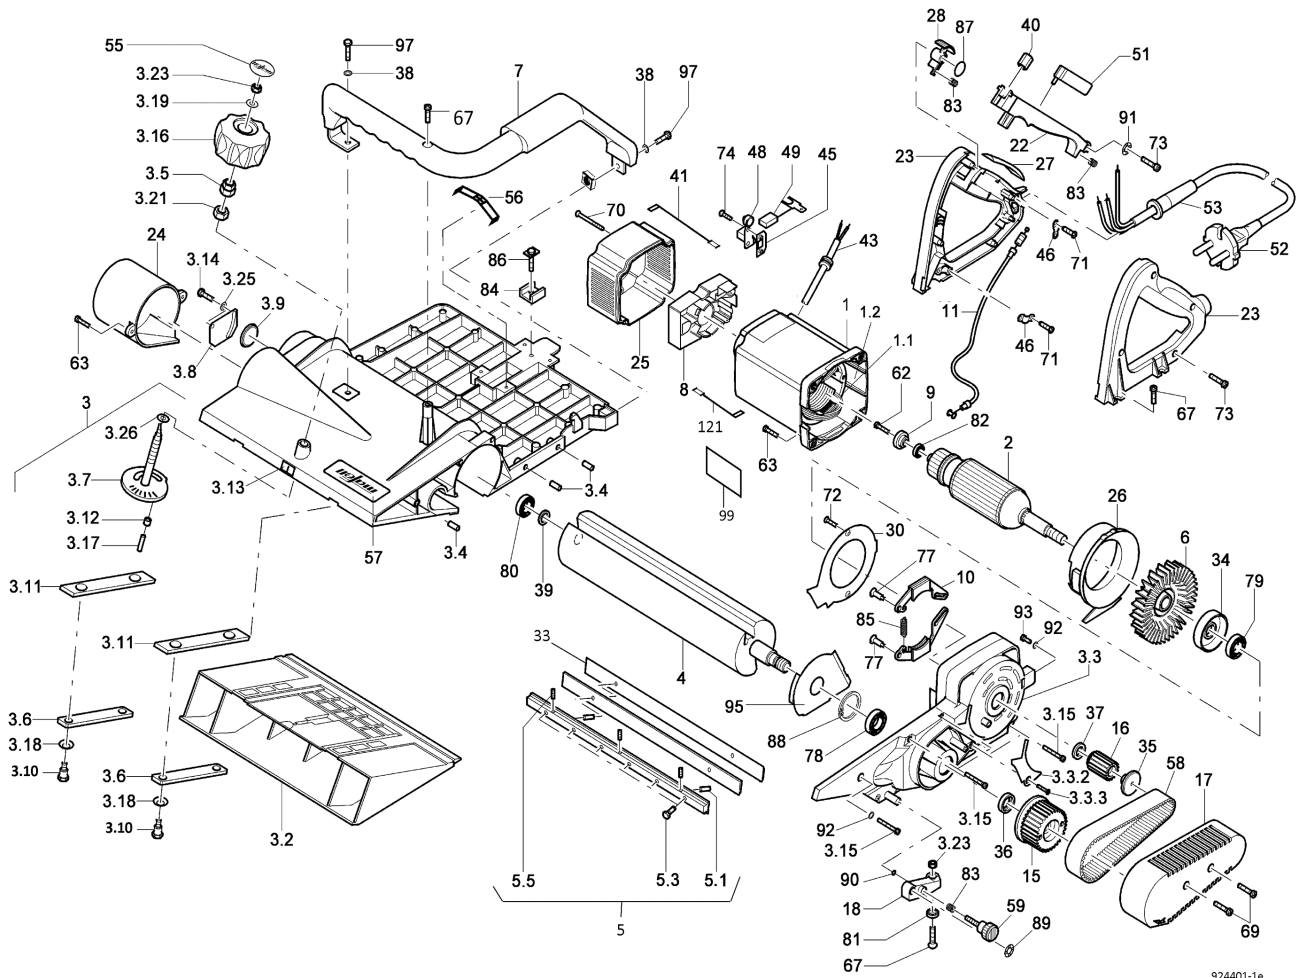

Ref. No. 925101

Carpentry Planing Machine ZH 245 Ec

924401-1e

pos. no.	spare part number	GTIN	name of spare part	count	price key
1	084606	4032689163604	Motor casing with inductor 230 V	1	41
1.1	084592	4032689160276	Inductor 230 V	1	38
1.2	204443	4032689160566	Motor casing	1	26
2	088203	4032689163666	Armature, balanced	1	46
3	203311	4032689133164	Main body with front base plate, assembled Main body with front base plate, assembled	1	64
3.10	036853	4032689004884	Shoulder screw	4	7
3.11	036854	4032689035567	Guide rail Guide rail	2	13
3.12	036861	4032689074047	Jacket Jacket	1	11
3.13	077651	4032689050447	Adhesive label Adhesive label	1	4
3.14	005677	4032689114651	Hexagon-head screw	2	1
3.15	055115	4032689058122	Oval-head screw Oval-head screw	5	1
3.16	038970	4032689044668	Handle	1	7
3.17	058125	4032689120959	cylindrical pin 5 m6 x 20 DIN 6325	1	2
3.18	066027	4032689098838	Cup spring	4	1
3.19	061172	4032689125701	Washer	1	1