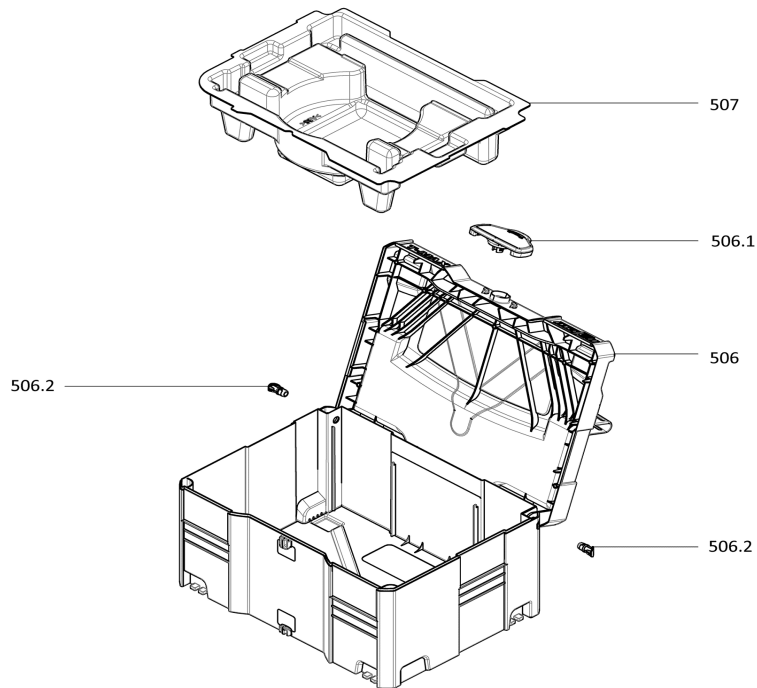

Ref. No. 917710

Orbital Disk Sander EVA 150 E / 5 in T-MAX

917701-1c

917701-3a

917401-2a

pos. no.	spare part number	GTIN	name of spare part	count	price key
1	084629	4032689187105	Motor casing with inductor 230 V	1	31
1.1	205559	4032689188744	Motor casing	1	21
1.2	084649	4032689182810	Inductor wound 230V 50Hz	1	25
2	088214	4032689182827	Armature balanced 230 V	1	31
5	204784	4032689177588	Supplementary handle	1	16
6	205571	4032689177014	Adapter	1	13
8	205833	4032689187174	Fan H 5	1	27
9	204782	4032689176925	Upper handle	1	18
10	063160	4032689132631	Brush holder	2	7
10.1	063164	4032689132709	Carbon brush with automatic cut-off 230 V	2	11
11	093457	4032689187136	sanding pad EVA-ST-S soft	1	99
11/1	093455	4032689186788	sanding pad EVA-ST-H hard	1	99
12	205083	4032689186900	Bearing flange	1	24
14	204789	4032689176949	Lower handle	1	15
15	203141	4032689140025	Cable clamp	1	3
16	204492	4032689168562	Insulating disk	1	5
17	205837	4032689186924	Air duct	1	10
18	205838	4032689186931	Cover	1	11
19	205843	4032689186962	Fan	1	7
20	205844	4032689186979	Air conducting ring	1	10
21	205839	4032689186948	Brake ring	1	7
22	205089	4032689176994	Pad	4	2
23	205910	4032689186986	Sanding plate carrier	1	15
25	055246	4032689142173	Cylindrical oval-head screw	2	2
26	055061	4032689058313	Cylindrical oval-head screw K40x18 Kombi-TORX	4	1
27	055230	4032689082226	Self-tapping screw	4	1
28	055146	4032689119366	Cylinder-head screw	4	1
29	055264	4032689176796	Oval-head screw	4	1
30	055231	4032689030531	Cheese-head screw Cheese-head screw	2	1
31	055153	4032689058405	Cylindrical oval-head screw	4	1
32	055265	4032689187242	Lens head screw M 8 x 16 - 10.9	1	1
33	055226	4032689058672	Oval-head screw Oval-head screw	1	1