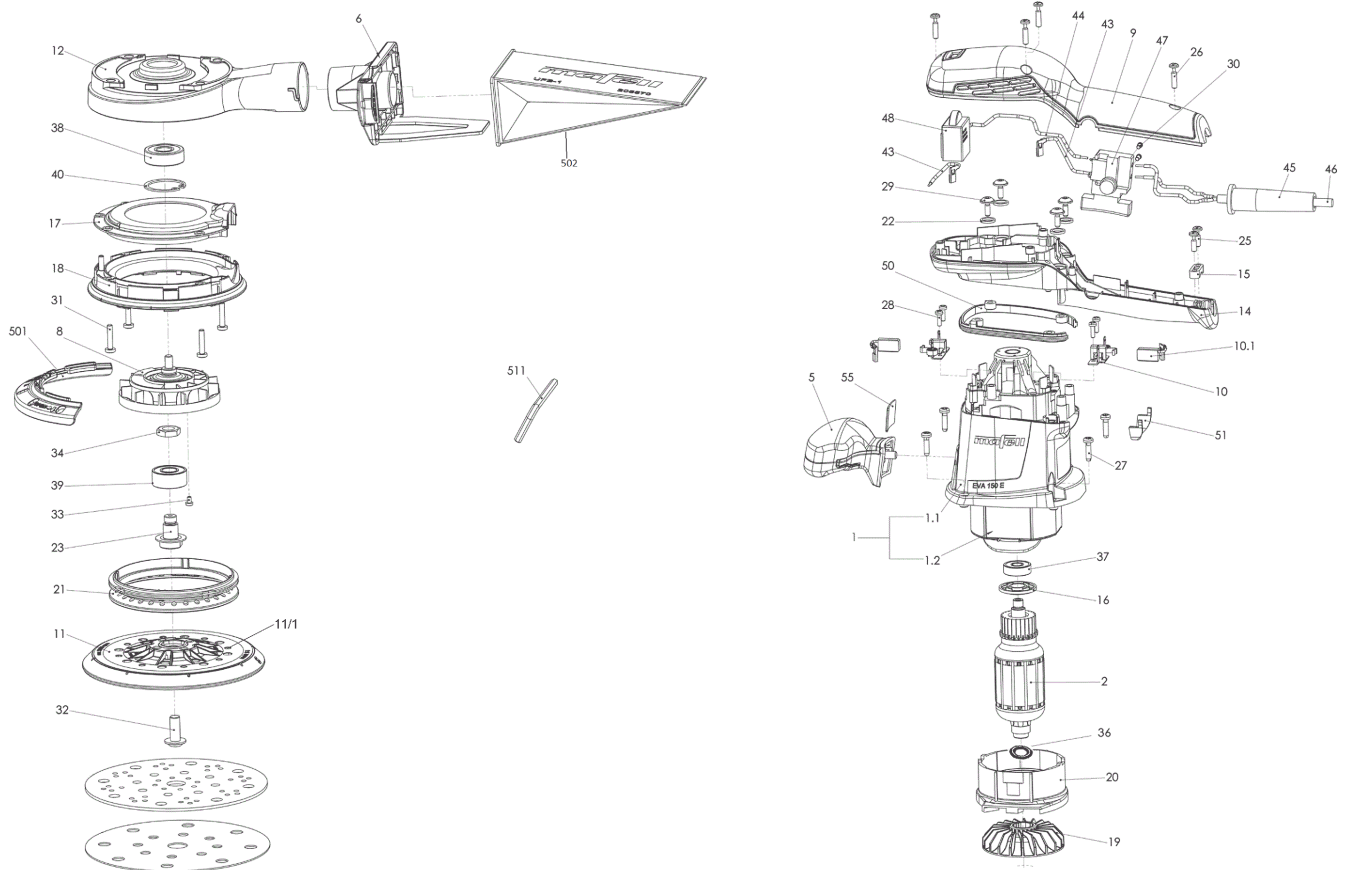

Ref. No. 917710

Orbital Disk Sander EVA 150 E / 5 in T-MAX

917701-1c

917701-3a

917401-2a

pos. no.	spare part number	GTIN	name of spare part	count	price key
1	084629	4032689187105	Motor casing with inductor 230 V	1	31
1.1	205559	4032689188744	Motor casing	1	21
1.2	084649	4032689182810	Inductor wound 230V 50Hz	1	25
2	088214	4032689182827	Armature balanced 230 V	1	31
5	204784	4032689177588	Supplementary handle	1	16
6	205571	4032689177014	Adapter	1	13
8	205833	4032689187174	Fan H 5	1	27
9	204782	4032689176925	Upper handle	1	18
10	063160	4032689132631	Brush holder	2	7
10.1	063164	4032689132709	Carbon brush with automatic cut-off 230 V	2	11
11	093457	4032689187136	sanding pad EVA-ST-S soft	1	99
11/1	093455	4032689186788	sanding pad EVA-ST-H hard	1	99
12	205083	4032689186900	Bearing flange	1	24
14	204789	4032689176949	Lower handle	1	15
15	203141	4032689140025	Cable clamp	1	3
16	204492	4032689168562	Insulating disk	1	5
17	205837	4032689186924	Air duct	1	10
18	205838	4032689186931	Cover	1	11
19	205843	4032689186962	Fan	1	7
20	205844	4032689186979	Air conducting ring	1	10
21	205839	4032689186948	Brake ring	1	7
22	205089	4032689176994	Pad	4	2
23	205910	4032689186986	Sanding plate carrier	1	15
25	055246	4032689142173	Cylindrical oval-head screw	2	2
26	055061	4032689058313	Cylindrical oval-head screw K40x18 Kombi-TORX	4	1
27	055230	4032689082226	Self-tapping screw	4	1
28	055146	4032689119366	Cylinder-head screw	4	1
29	055264	4032689176796	Oval-head screw	4	1
30	055231	4032689030531	Cheese-head screw Cheese-head screw	2	1
31	055153	4032689058405	Cylindrical oval-head screw	4	1
32	055265	4032689187242	Lens head screw M 8 x 16 - 10.9	1	1
33	055226	4032689058672	Oval-head screw Oval-head screw	1	1