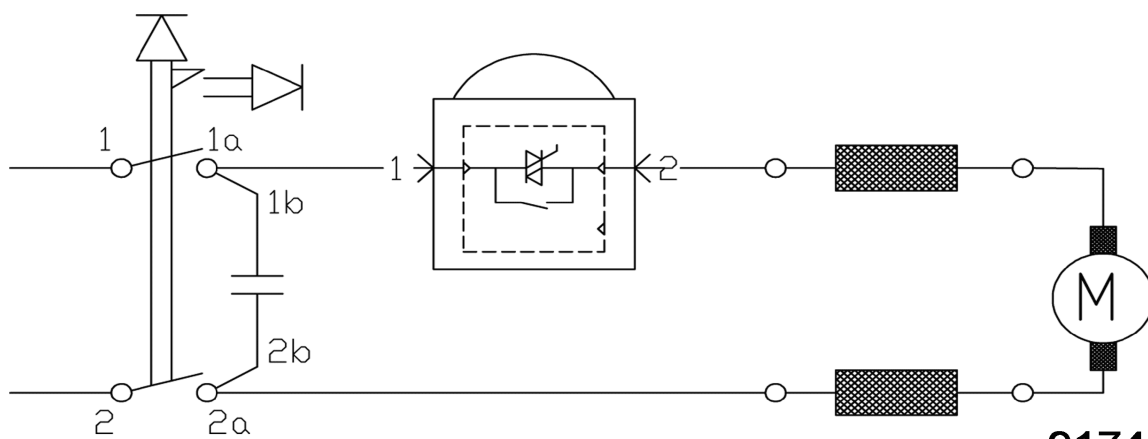

Ref. No. 917710

Orbital Disk Sander EVA 150 E / 5 in T-MAX

917701-1c

917701-3a

917401-2a

pos. no.	spare part number	GTIN	name of spare part	count	price key
1	084629	4032689187105	Motor casing with inductor 230 V	1	31
1.1	205559	4032689188744	Motor casing	1	21
1.2	084649	4032689182810	Inductor wound 230V 50Hz	1	25
2	088214	4032689182827	Armature balanced 230 V	1	31
5	204784	4032689177588	Supplementary handle	1	16
6	205571	4032689177014	Adapter	1	13
8	205833	4032689187174	Fan H 5	1	27
9	204782	4032689176925	Upper handle	1	18
10	063160	4032689132631	Brush holder	2	7
10.1	063164	4032689132709	Carbon brush with automatic cut-off 230 V	2	11
11	093457	4032689187136	sanding pad EVA-ST-S soft	1	99
11/1	093455	4032689186788	sanding pad EVA-ST-H hard	1	99
12	205083	4032689186900	Bearing flange	1	24
14	204789	4032689176949	Lower handle	1	15
15	203141	4032689140025	Cable clamp	1	3
16	204492	4032689168562	Insulating disk	1	5
17	205837	4032689186924	Air duct	1	10
18	205838	4032689186931	Cover	1	11
19	205843	4032689186962	Fan	1	7
20	205844	4032689186979	Air conducting ring	1	10
21	205839	4032689186948	Brake ring	1	7
22	205089	4032689176994	Pad	4	2
23	205910	4032689186986	Sanding plate carrier	1	15
25	055246	4032689142173	Cylindrical oval-head screw	2	2
26	055061	4032689058313	Cylindrical oval-head screw K40x18 Kombi-TORX	4	1
27	055230	4032689082226	Self-tapping screw	4	1
28	055146	4032689119366	Cylinder-head screw	4	1
29	055264	4032689176796	Oval-head screw	4	1
30	055231	4032689030531	Cheese-head screw Cheese-head screw	2	1
31	055153	4032689058405	Cylindrical oval-head screw	4	1
32	055265	4032689187242	Lens head screw M 8 x 16 - 10.9	1	1
33	055226	4032689058672	Oval-head screw Oval-head screw	1	1