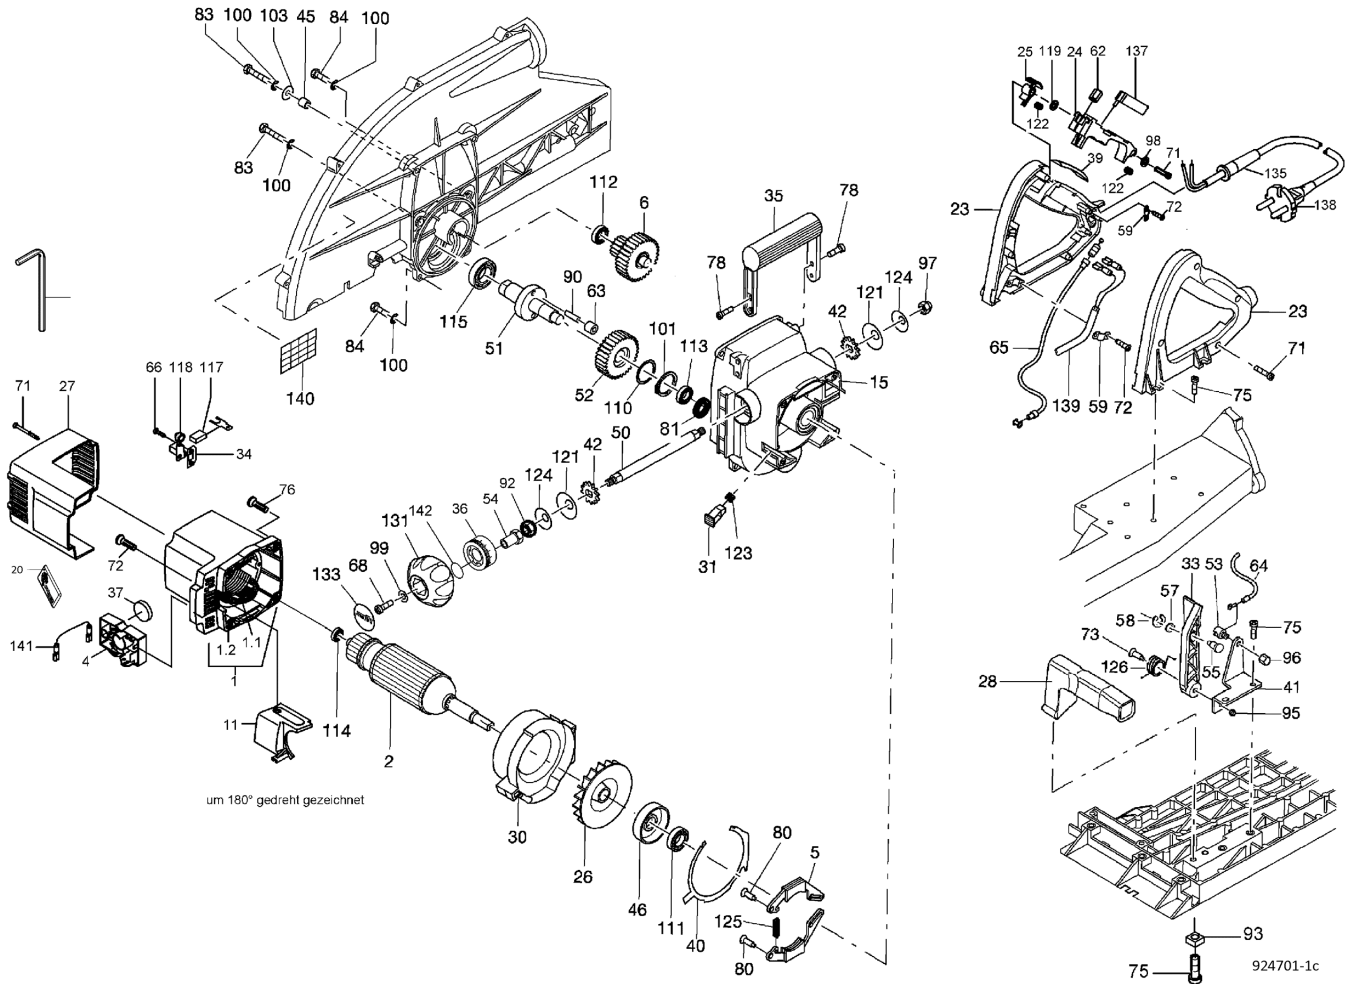

Ref. No. 924701

Portable Circular Carpentry Saw MKS 145 Ec