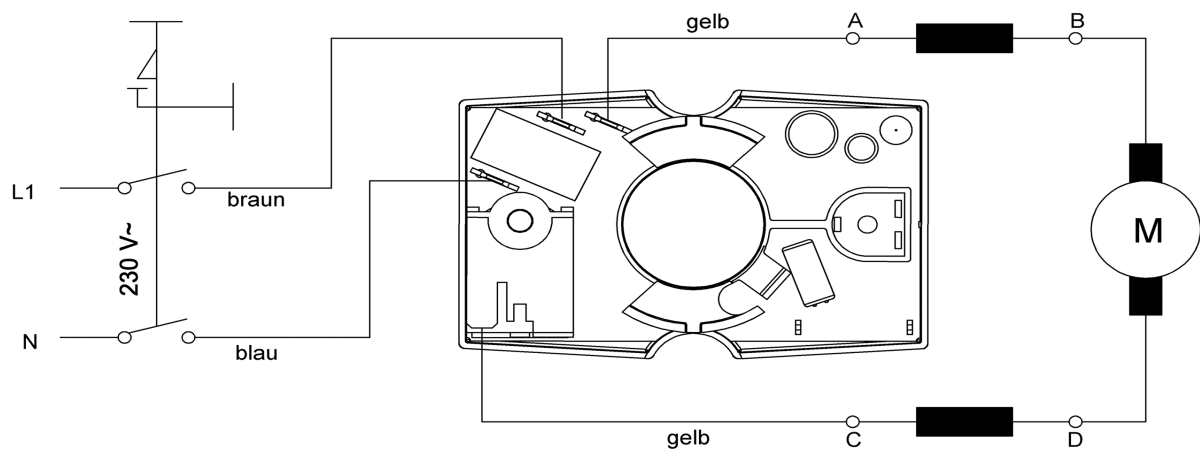

Ref. No. 924701

Portable Circular Carpentry Saw MKS 145 Ec

924701-2d

924701-3a

pos. no.	spare part number	GTIN	name of spare part	count	price key
1	084586	4032689160344	Motor casing with inductor	1	41
1.1	084615	4032689160290	Inductor 230 V	1	38
1.2	203849	4032689160368	Motor casing, empty	1	26
2	088197	4032689160221	Armature balanced 230 V	1	44
5	201122	4032689015910	Brake lever, cpl. Brake lever, cpl.	2	15
6	204568	4032689160504	Gear shaft	1	34
8	039806	4032689091952	Tensioning lever	1	7
9	058205	4032689163772	cylindrical pin 6 x 21.8	2	2
11	204198	4032689154473	Cover	1	11
12	202180	4032689042558	Base plate	1	45
13	202182	4032689038179	Casing	1	44
14	202184	4032689037899	Casing cover Casing cover	1	32
15	203839	4032689158693	Gear casing	1	45
16	202188	4032689086835	Tilting support, assembled Tilting support, assembled	1	48
16.2	202189	4032689121895	Vertical guideway Vertical guideway	2	27
17	202511	4032689084053	Protective cover retractable	1	39
18	204579	4032689160986	Segment for tilting front	1	32
19	202196	4032689086286	Segment for tilting, rear Segment for tilting, rear	1	32
20	070644	4032689161112	Sticker Cuprex compact 45 x 20	1	2
21	077091	4032689160993	Angle scale	1	9
23	204217	4032689154503	Handle shells (pair)	1	18
24	204216	4032689154619	Switch lever	1	12
25	201745	4032689093604	Locking lever Locking lever	1	4
26	039182	4032689059211	Fan	1	12
27	203862	4032689154480	Motor cover	1	17
28	033468	4032689044415	Handle	1	14
29	205522	4032689177090	Sliding bar Sliding bar	2	9
30	202201	4032689059877	Air conducting ring	1	12
31	202202	4032689008271	Locking bolt	1	4
32	202203	4032689001470	Hose connector	1	15
33	205492	4032689175287	Lever	1	8