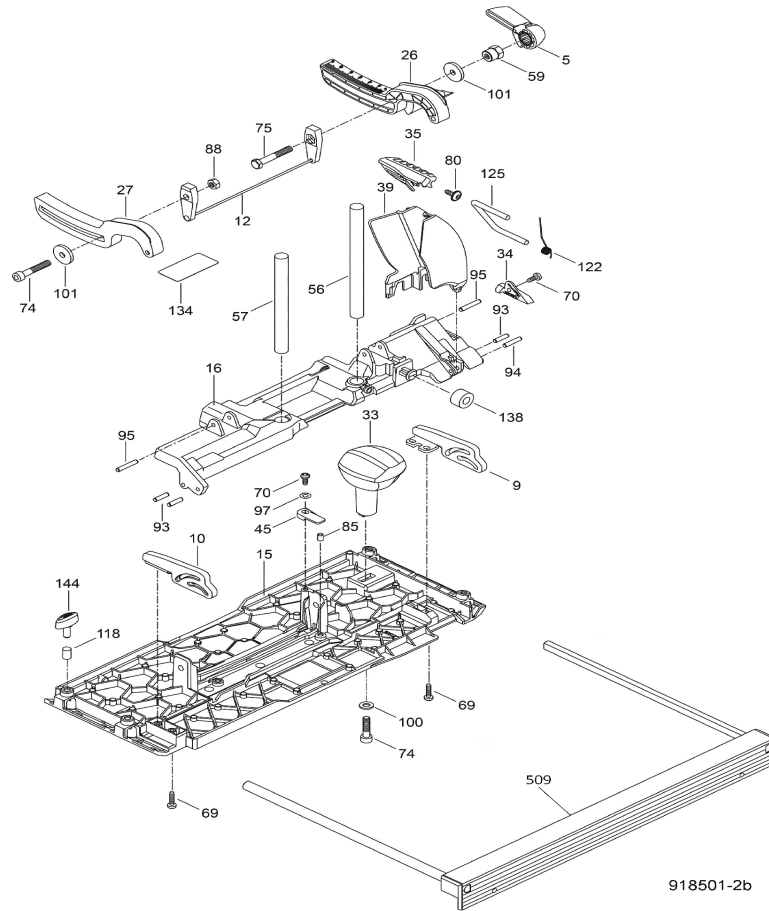

918501-4a

pos. no.	spare part number	GTIN	name of spare part	count	price key
1	084652	4032689184609	Motor casing with inductor 230 V 50 Hz	1	35
1.1	084654	4032689184616	Inductor 230 V 50 Hz	1	30
1.2	205160	4032689184920	Motor casing	1	24
2	088222	4032689184623	Armature balanced 230 V	1	38
3	205143	4032689184791	Lever joint	1	15
4	205147	4032689184821	Bearing cover	1	17
5	205298	4032689185163	Tensioning lever	1	6
6	077674	4032689187570	Control module 230 V	1	28
7	063148	4032689017129	Brush holder Brush holder	2	8
8	063199	4032689195452	Carbon brush with automatic cut-off 230V	2	11
9	205148	4032689184838	Segment for tilting front	1	13
10	205149	4032689184845	Segment for tilting rear	1	13
12	205291	4032689185118	clamping unit	1	11
14	205130	4032689184708	Gear casing	1	35
15	205309	4032689187877	Base plate	1	34
16	205128	4032689184685	Tilting support	1	30
17	205139	4032689184753	Protective cover retractable	1	26
20	205161	4032689184937	Push-button	1	8
21	205178	4032689183749	Handle shell right	1	10
22	205179	4032689183756	Handle shell left	1	11
23	204513	4032689172606	handle shell cover	1	8
24	203877	4032689149097	Handle insert	1	8
25	205159	4032689187631	Motor cover	1	15
26	205167	4032689184982	swivel rail with scale	1	11
27	205296	4032689185149	swivel rail	1	9
28	205326	4032689187952	Protective cover	1	19
29	205151	4032689184852	depth setting	1	11
30	205162	4032689184944	Air conducting ring	1	11
31	205169	4032689185002	Cover	1	10
32	205164	4032689184951	Fan	1	8
33	205308	4032689184265	Handle	1	10
34	205155	4032689184890	Panel	1	7