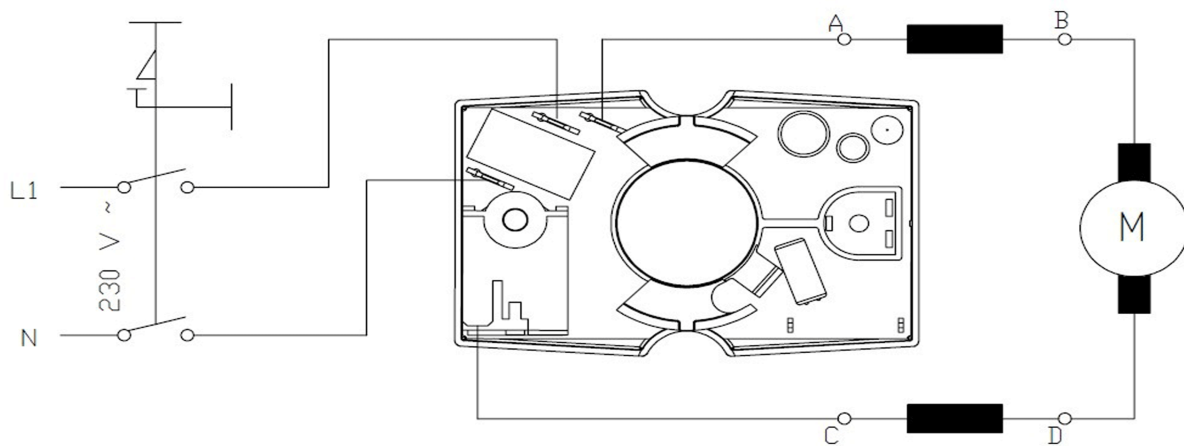

918501-4a

pos. no.	spare part number	GTIN	name of spare part	count	price key
1	084652	4032689184609	Motor casing with inductor 230 V 50 Hz	1	35
1.1	084654	4032689184616	Inductor 230 V 50 Hz	1	30
1.2	205160	4032689184920	Motor casing	1	24
2	088222	4032689184623	Armature balanced 230 V	1	38
3	205143	4032689184791	Lever joint	1	15
4	205147	4032689184821	Bearing cover	1	17
5	205298	4032689185163	Tensioning lever	1	6
6	077674	4032689187570	Control module 230 V	1	28
7	063148	4032689017129	Brush holder Brush holder	2	8
8	063199	4032689195452	Carbon brush with automatic cut-off 230V	2	11
9	205148	4032689184838	Segment for tilting front	1	13
10	205149	4032689184845	Segment for tilting rear	1	13
12	205291	4032689185118	clamping unit	1	11
14	205130	4032689184708	Gear casing	1	35
15	205309	4032689187877	Base plate	1	34
16	205128	4032689184685	Tilting support	1	30
17	205139	4032689184753	Protective cover retractable	1	26
20	205161	4032689184937	Push-button	1	8
21	205178	4032689183749	Handle shell right	1	10
22	205179	4032689183756	Handle shell left	1	11
23	204513	4032689172606	handle shell cover	1	8
24	203877	4032689149097	Handle insert	1	8
25	205159	4032689187631	Motor cover	1	15
26	205167	4032689184982	swivel rail with scale	1	11
27	205296	4032689185149	swivel rail	1	9
28	205326	4032689187952	Protective cover	1	19
29	205151	4032689184852	depth setting	1	11
30	205162	4032689184944	Air conducting ring	1	11
31	205169	4032689185002	Cover	1	10
32	205164	4032689184951	Fan	1	8
33	205308	4032689184265	Handle	1	10
34	205155	4032689184890	Panel	1	7