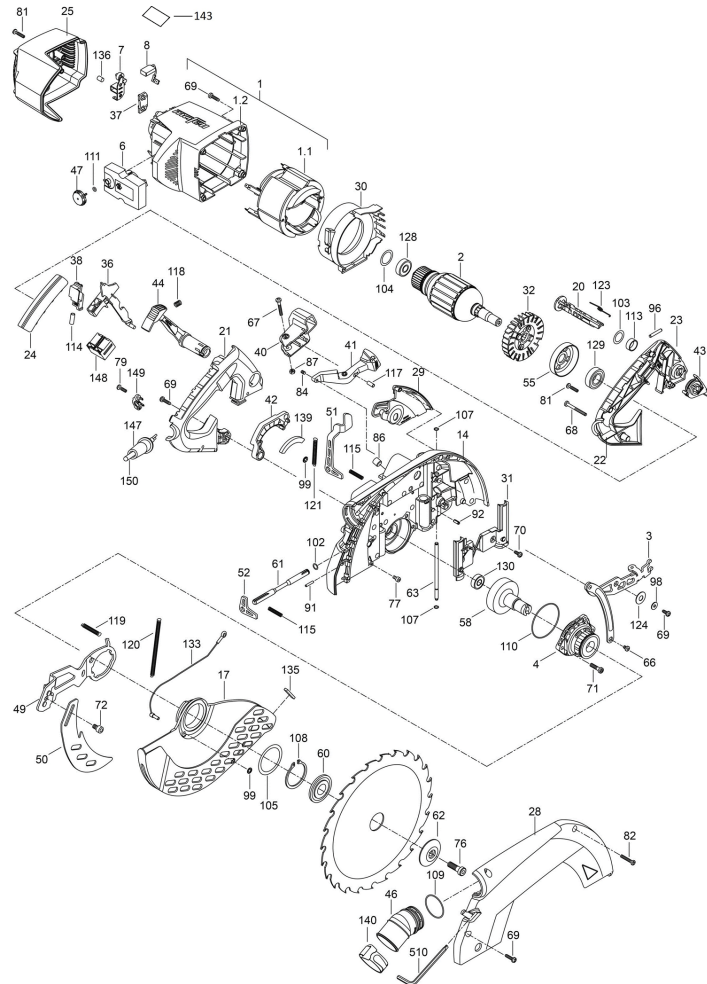

Ref. No. 918501

Cross-Cutting System KSS 80 Ec / 370

918501-1b